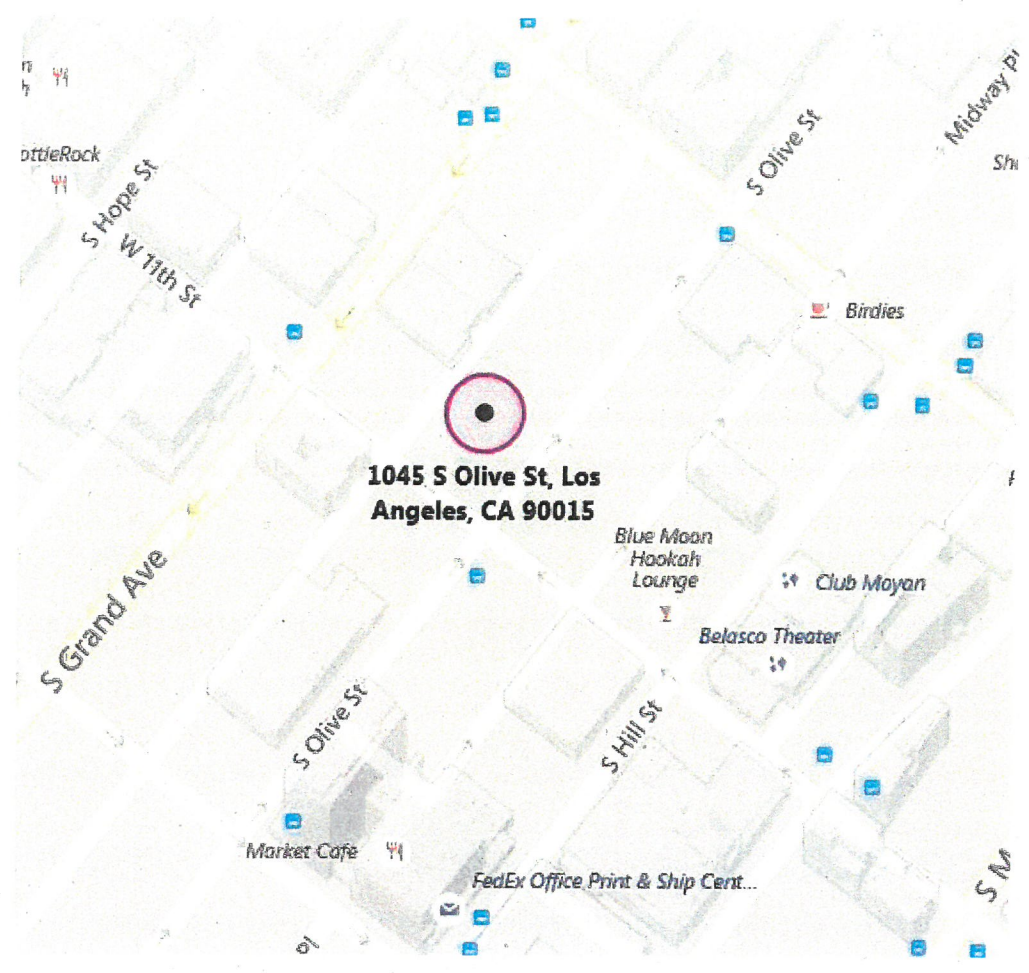

Vicinity Map

Address: 1045 S. OLIVE STREET, LOS ANGELES

16-376